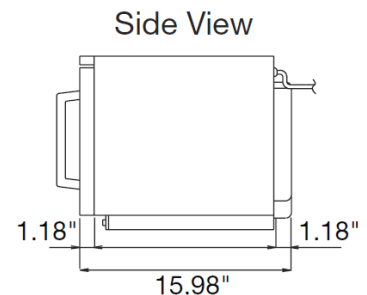

Product Specifications

MEDIUM DUTY COMMERCIAL MICROWAVE OVENS

Model Number:	R-21LTF	R-21LVF	R-21LCFS
Oven Control:	Touch sensitive pads with Braille	Touch sensitive pads with Braille	Electronic Light Up Dial with Auto Cancel
Output Power (IEC):	1000W	1000W	1000W
Cabinet and Oven Interior:	Stainless steel cabinet and interior	Stainless steel cabinet and interior	Stainless steel cabinet and interior
Special Features:	20 Memories, Double Quantity, Express Defrost™, 3-stages, Memory Check	10 Memories, Double Quantity, Express Defrost™, Memory Check	Heating Time Guide, 6-minute coded, Light Up Dial timer, Auto Cancel
Variable Power Levels SelectaPower™:	11	100% only	100% only
Cavity Dimensions: (W × H × D)	13 7/8" × 8 1/8" × 14 5/8" 1.0 cu. ft.	13 7/8" × 8 1/8" × 14 5/8" 1.0 cu. ft.	13 7/8" × 8 1/8" × 14 5/8" 1.0 cu. ft.
Outside Dimensions: (W × H × D)	20 1/2" × 12 1/8" × 16"	20 1/2" × 12 1/8" × 16"	20 1/2" × 12 1/8" × 16"
Weight: Net / Shipping	37 lbs / 44 lbs	37 lbs / 44 lbs	37 lbs / 44 lbs
AC Power Required:	120V, 60 Hz, 1.55kW, 14A	120V, 60 Hz, 1.55kW, 14A	120V, 60 Hz, 1.55kW, 14A
NEMA Receptacle:	5-15 R 	5-15 R 	5-15 R 
UPC:	074000616509	074000616486	074000620483