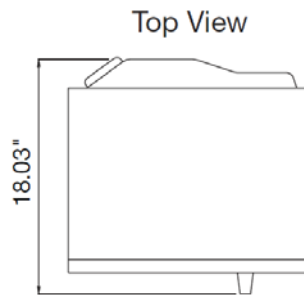

Product Specifications

MEDIUM DUTY COMMERCIAL MICROWAVE OVENS

Model Number:	R-21LTF	R-21LVF	R-21LCFS
Oven Control:	Touch sensitive pads with Braille	Touch sensitive pads with Braille	Electronic Light Up Dial with Auto Cancel
Output Power (IEC):	1000W	1000W	1000W
Cabinet and Oven Interior:	Stainless steel cabinet and interior	Stainless steel cabinet and interior	Stainless steel cabinet and interior
Special Features:	20 Memories, Double Quantity, Express Defrost™, 3-stages, Memory Check	10 Memories, Double Quantity, Express Defrost™, Memory Check	Heating Time Guide, 6-minute coded, Light Up Dial timer, Auto Cancel
Variable Power Levels SelectaPower™:	11	100% only	100% only
Cavity Dimensions: (W × H × D)	13 7/8" × 8 1/8" × 14 5/8" 1.0 cu. ft.	13 7/8" × 8 1/8" × 14 5/8" 1.0 cu. ft.	13 7/8" × 8 1/8" × 14 5/8" 1.0 cu. ft.
Outside Dimensions: (W × H × D)	20 1/2" × 12 1/8" × 16"	20 1/2" × 12 1/8" × 16"	20 1/2" × 12 1/8" × 16"
Weight: Net / Shipping	37 lbs / 44 lbs	37 lbs / 44 lbs	37 lbs / 44 lbs
AC Power Required:	120V, 60 Hz, 1.55kW, 14A	120V, 60 Hz, 1.55kW, 14A	120V, 60 Hz, 1.55kW, 14A
NEMA Receptacle:	5-15 R 	5-15 R 	5-15 R 
UPC:	074000616509	074000616486	074000620483